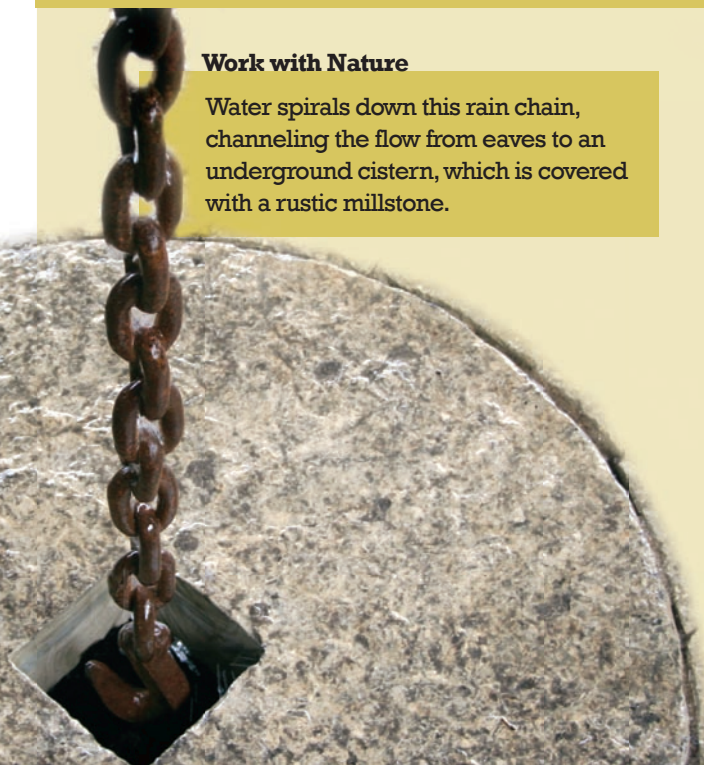

D.A. Gracey & Associates

Simply Natural Design Tips

Work with Nature

Water spirals down this rain chain, channeling the flow from eaves to an underground cistern, which is covered with a rustic millstone.