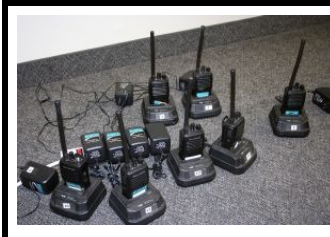

### Wagons

Excellent touring wagon, capacity for 40 people.

**SOLD**

Qty: 2

Price: \$2,500.00 each

F