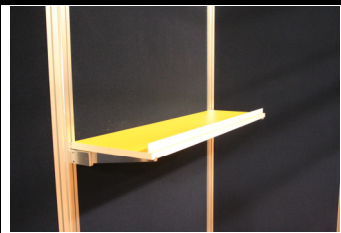

Display Exhibit Shelving c/w Brackets

Detachable shelves easily drop into brackets and mounts smoothly on display exhibits.

Qty: 15 990mm - Price: $30.00 each

C

Qty: 5 1400mm - Price: $35.00 each

C

Display Tower - 4' x 8' w/Center Display

Pop up construction, unit comes with lighting, velcro compatible fabric (Cobalt/Navy blue) w/ carrying case.

Qty: 2

Price: $300.00

C