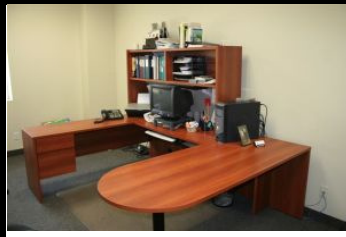

68"L x 24"D desk w/2 drawers & pull out keyboard tray

66"L x 36"H x 15"D Bookcase w/15 3/4" shelf

6"L x 30"W Side desk

Qty: 1

Price: \$225.00 each

F

**U Shaped Computer Desk w/Bookcase and Two Drawer Storage**