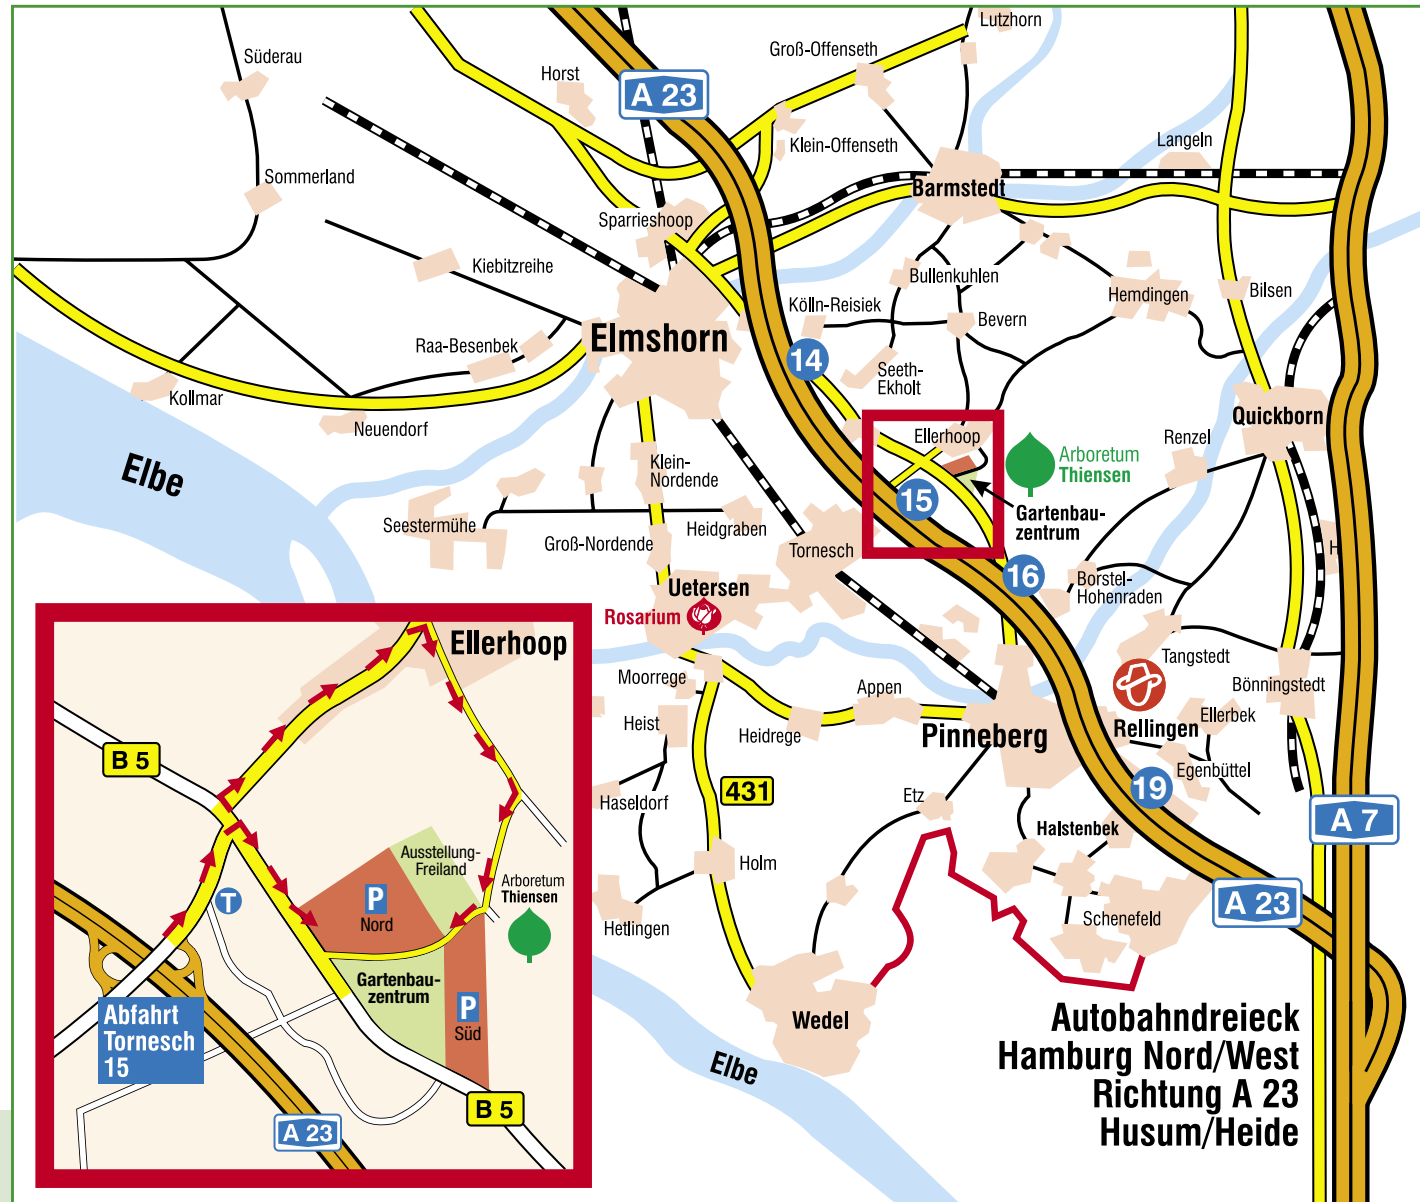

## Schleswig-Holstein – the land of nurseries

On August 29th and 30th the Pinneberg region again becomes an international meeting place for nursery people from all over the world. With approximately 300 exhibitors and 6,000 – 8,000 expected visitors, the “Nurserymachinery 2019” will be the largest exhibition for nursery machinery in Europe.

## Baumschultechnik 2019 How to find us...

**Guide:** A23 (Motorway), exit (Abfahrt) 15 (Tornesch/Uetersen/Barmstedt), towards Barmstedt/Ellerhoop, turn right after approximately 500 m at the traffic light after Burger King and the Aral petrol station into the road “Oha, B5”. You will reach the main parking (Nord) area after 300 m on the left. If you follow the instructions on the map you can also reach the second parking place (Süd).