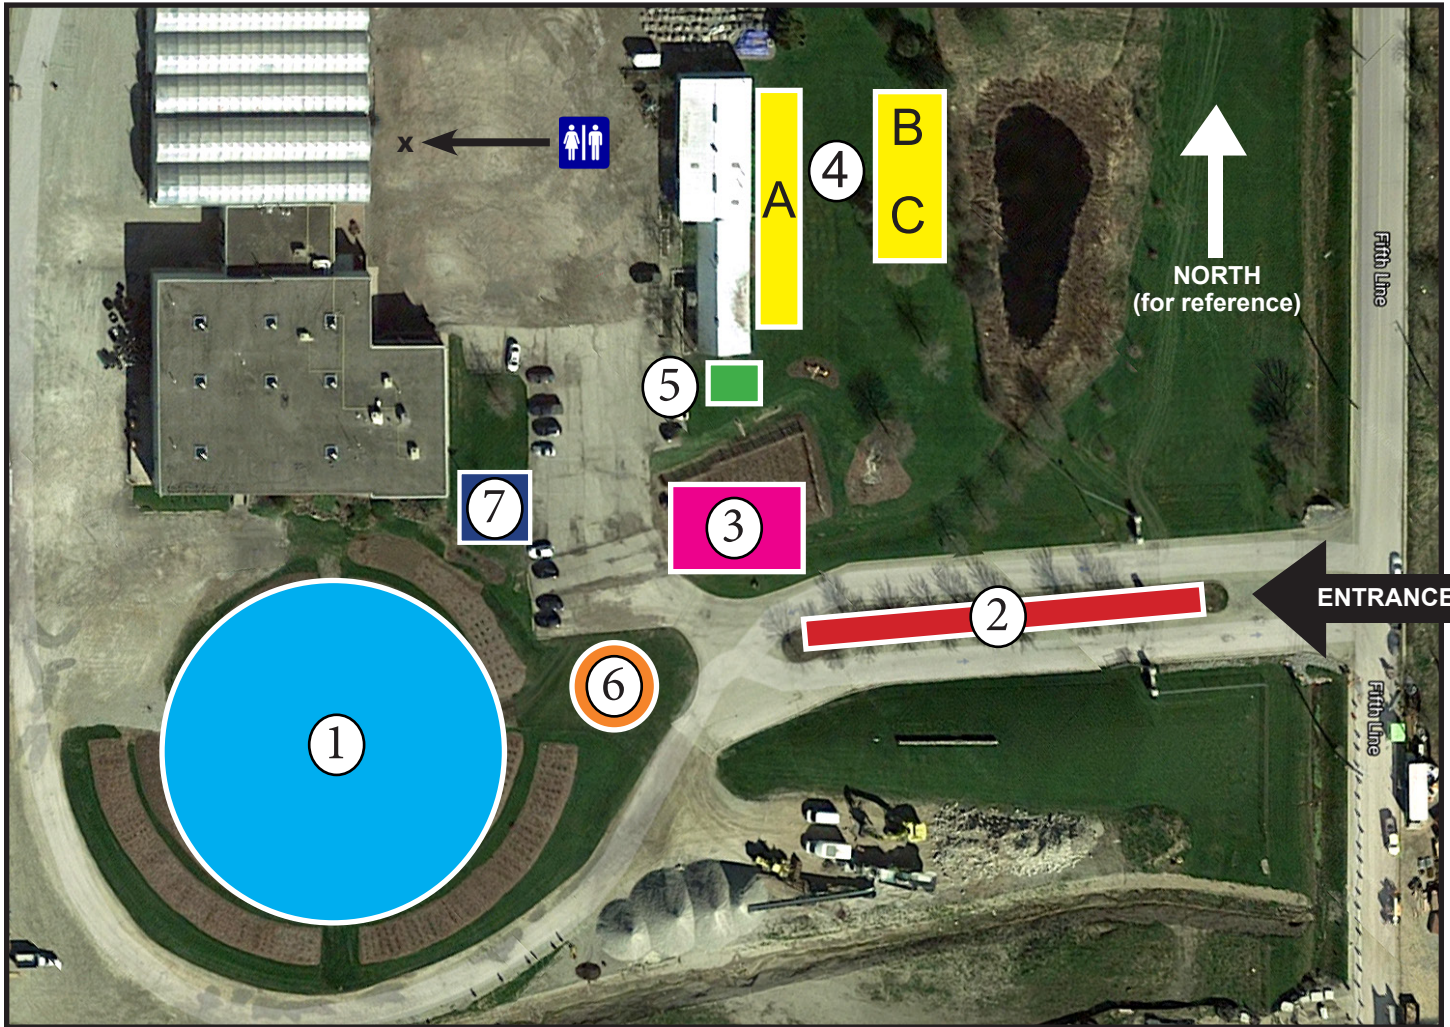

2024 Trial Garden Highlights:

- Echinacea trial: 40+ entries
- Garden to vase cutflower trial
- Main perennial trial: with 250+ entries
- Annuals trial: landscape and container grown evaluation of annuals with 250+ entries.
- Overwintering, container grown wildflower study

LO Trial Garden Site

LO BUILDING

HIGHWAY 401

- ②  Boulevard Planting
- ③  Bamboo Fence
- ④  School Garden
A - Afternoon Shade
B - Echinacea / Better Versions
C - Salvia/Lavender
- ⑤  South School Garden
- ⑥  Stone Entry
- ⑦  Flag Pole